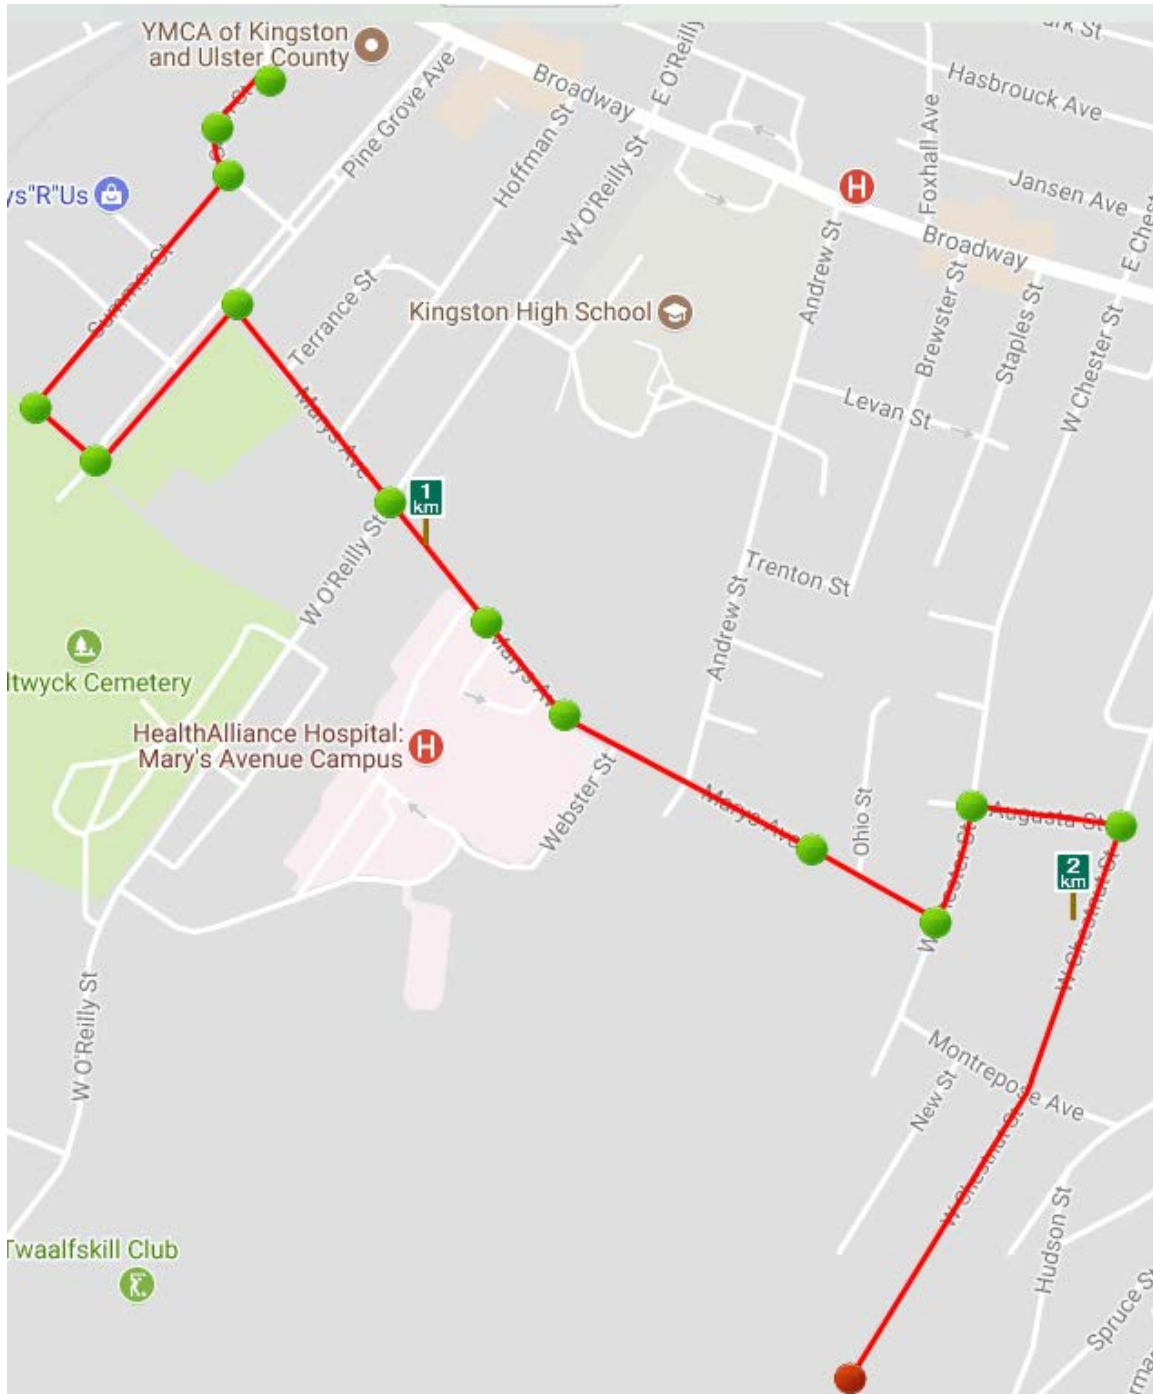

# Reindeer Ramble Route

- Start in the YMCA parking lot next to Susan Street facing YMCA Farm
- Run out of parking lot on to Susan Street
- RIGHT on to Summer Street
- LEFT on to Cemetery Lane
- LEFT on to Pine Grove Ave
- RIGHT on to Mary's Ave
- LEFT on to W Chester St
- RIGHT on to August St
- RIGHT on to W Chestnut St
- Turn around at dead end of run race back same way you came